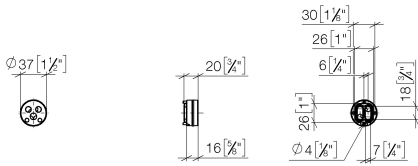

## Adapter for reversed water connections -

---

12 880 970 90

for 35 860 970 90

Not suitable for combining with META PURE (36 86X  
664-FF).

Adapter for reversed water connections -

---

12 880 970 90

mm [inches]

Adapter for reversed water connections -

---

12 880 970 90

Spare parts list

No.	Item Number	Name	Quantity used	Delivery time
1	09 14 10 102 90	seal	1	2